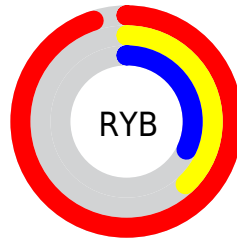

- Red (95%)
- Yellow (38%)
- Blue (32%)