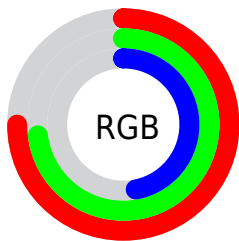

Distribution

- Red (75%)
- Green (73%)
- Blue (47%)