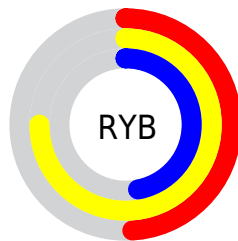

- Red (49%)
- Yellow (75%)
- Blue (47%)