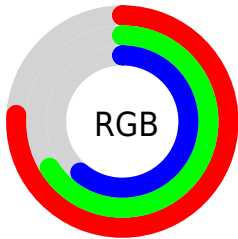

Distribution

Red (76%)

Green (66%)

Blue (61%)