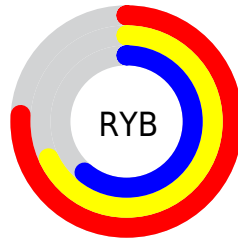

Details

The XYZ color **42.5091, 42.0077, 37.3203** is a light color, and the websafe version is hex **CC9999**. A complement of this color would be **40.4938, 44.8739, 58.1574**, and the grayscale version is **40.6350, 42.7511, 46.5560**.

A 20% lighter version of the original color is **78.1654, 78.1239, 71.9324**, and **19.7797, 19.1734, 16.0229** is the 20% darker color. If you saturate the color by 10%, you get **38.6249, 36.6729, 28.5226**, and if you desaturate by 10%, it is **46.9194, 47.9698, 47.6022**.

Distribution

Red (76%)

Green (66%)

Blue (61%)

Red (76%)

Yellow (68%)

Blue (61%)

Cyan (0%)