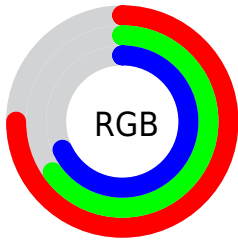

Distribution

- Red (75%)
- Green (65%)
- Blue (68%)