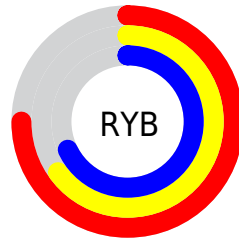

- Red (75%)
- Yellow (65%)
- Blue (68%)