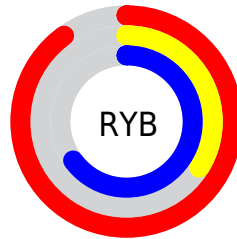

Details

The XYZ color **42.6963, 26.2644, 39.3784** is a light color, and the websafe version is hex **CC3399**. The color can be described as light muted rose. A complement of this color would be **37.3760, 60.2355, 38.0936**, and the grayscale version is **24.3118, 25.5779, 27.8543**.

A 20% lighter version of the original color is **64.3981, 46.4804, 74.6847**, and **19.9222, 10.2842, 17.1547** is the 20% darker color. If you saturate the color by 10%, you get **40.2386, 22.7714, 34.1734**, and if you desaturate by 10%, it is **45.8149, 30.9643, 45.1568**.

Distribution

Red (90%)

Green (34%)

Blue (65%)

Red (90%)

Yellow (34%)

Blue (65%)

Cyan (0%)