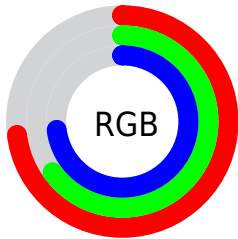

Distribution

Red (73%)

Green (65%)

Blue (73%)