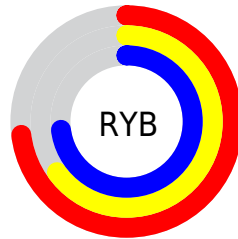

Red (73%)

Yellow (65%)

Blue (73%)