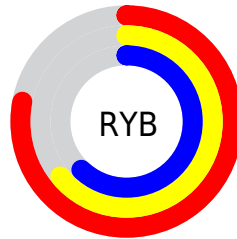

Details

The XYZ color **42.4670, 40.3496, 38.3509** is a light color, and the websafe version is hex **CC9999**. A complement of this color would be **44.0058, 50.4771, 60.8500**, and the grayscale version is **39.4519, 41.5065, 45.2006**.

A 20% lighter version of the original color is **78.1905, 75.7407, 74.1167**, and **19.7843, 18.1639, 16.6506** is the 20% darker color. If you saturate the color by 10%, you get **37.8961, 33.7405, 29.0185**, and if you desaturate by 10%, it is **47.7832, 48.0081, 49.2906**.

Distribution

Red (78%)

Green (64%)

Blue (62%)

Red (78%)

Yellow (64%)

Blue (62%)

Cyan (0%)