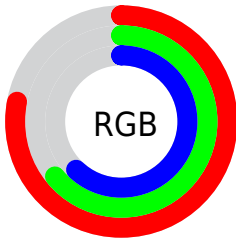

Distribution

Red (78%)

Green (64%)

Blue (62%)