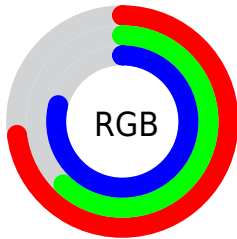

Distribution

Red (73%)

Green (62%)

Blue (79%)