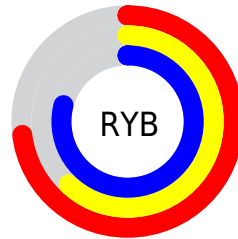

Details

The XYZ color **42.6072, 38.6453, 60.4720** is a light color, and the websafe version is hex **CC99CC**. A complement of this color would be **44.2074, 53.0928, 39.8181**, and the grayscale version is **38.3292, 40.3253, 43.9143**.

A 20% lighter version of the original color is **77.8691, 73.0077, 104.5955**, and **19.9362, 17.3202, 29.8961** is the 20% darker color. If you saturate the color by 10%, you get **37.7643, 31.5098, 59.3505**, and if you desaturate by 10%, it is **48.1025, 46.9497, 61.7859**.

Distribution

Red (73%)

Green (62%)

Blue (79%)

Red (73%)

Yellow (62%)

Blue (79%)

Cyan (8%)