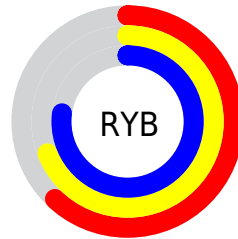

- Red (62%)
- Yellow (69%)
- Blue (77%)