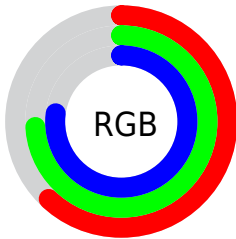

Distribution

- Red (62%)
- Green (74%)
- Blue (77%)