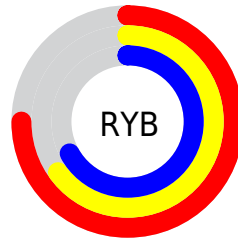

Details

The XYZ color **42.6398, 41.0953, 44.7146** is a light color, and the websafe version is hex **CC9999**. A complement of this color would be **43.1253, 49.2025, 53.1254**, and the grayscale version is **40.1665, 42.2583, 46.0192**.

A 20% lighter version of the original color is **78.5252, 76.8722, 83.3721**, and **19.7765, 18.5696, 20.3113** is the 20% darker color. If you saturate the color by 10%, you get **38.1396, 34.1651, 36.8317**, and if you desaturate by 10%, it is **47.8084, 49.1274, 53.5428**.

Distribution

Red (75%)

Green (65%)

Blue (67%)

Red (75%)

Yellow (65%)

Blue (67%)

Cyan (0%)