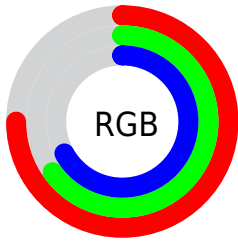

Distribution

Red (75%)

Green (65%)

Blue (67%)