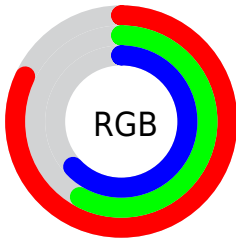

Distribution

Red (82%)

Green (58%)

Blue (63%)