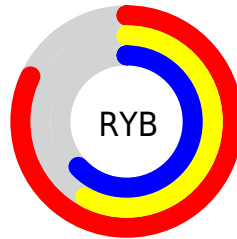

Details

The XYZ color **42.7913, 36.8154, 38.1084** is a light color, and the websafe version is hex **CC9999**. A complement of this color would be **44.4404, 55.2558, 59.9557**, and the grayscale version is **36.6004, 38.5065, 41.9335**.

A 20% lighter version of the original color is **74.3924, 67.9396, 73.4827**, and **19.8921, 16.1453, 16.5359** is the 20% darker color. If you saturate the color by 10%, you get **38.5057, 30.3866, 30.0743**, and if you desaturate by 10%, it is **47.8523, 44.4926, 47.3320**.

Distribution

Red (82%)

Green (58%)

Blue (63%)

Red (82%)

Yellow (58%)

Blue (63%)

Cyan (0%)