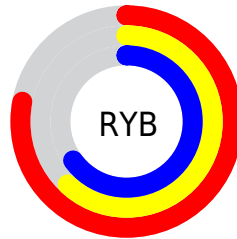

Red (78%)

Yellow (62%)

Blue (65%)