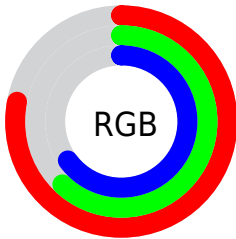

Distribution

Red (78%)

Green (62%)

Blue (65%)