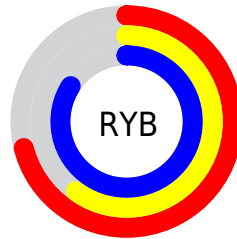

Red (71%)

Yellow (60%)

Blue (84%)