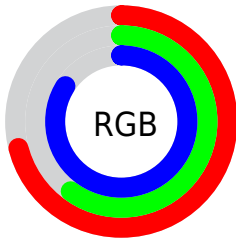

Distribution

Red (71%)

Green (60%)

Blue (84%)