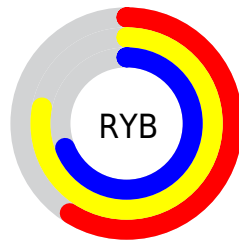

Details

The XYZ color **42.9417, 51.8195, 36.5931** is a light color, and the websafe version is hex **99CC99**. A complement of this color would be **39.3488, 35.2848, 58.7724**, and the grayscale version is **46.3993, 48.8157, 53.1603**.

A 20% lighter version of the original color is **78.6540, 92.3736, 70.8111**, and **19.9853, 25.0736, 15.5907** is the 20% darker color. If you saturate the color by 10%, you get **39.1654, 50.0440, 28.7500**, and if you desaturate by 10%, it is **47.1916, 53.8108, 45.8811**.

Distribution

Red (67%)

Green (78%)

Blue (59%)

Red (59%)

Yellow (78%)

Blue (69%)

Cyan (14%)