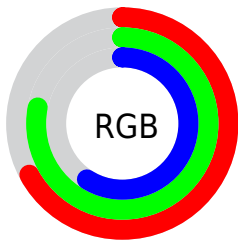

Distribution

Red (67%)

Green (78%)

Blue (59%)