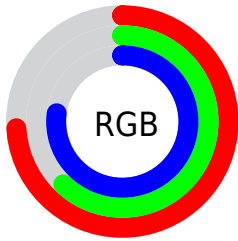

Distribution

Red (74%)

Green (62%)

Blue (77%)