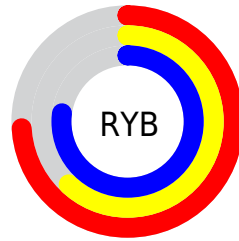

Details

The XYZ color **42.7598, 38.7908, 57.4582** is a light color, and the websafe version is hex **CC99CC**. A complement of this color would be **41.3441, 49.9144, 39.3555**, and the grayscale version is **38.5041, 40.5094, 44.1147**.

A 20% lighter version of the original color is **78.5813, 73.4119, 102.9567**, and **19.8680, 17.3294, 27.8889** is the 20% darker color. If you saturate the color by 10%, you get **38.7297, 32.1800, 56.3952**, and if you desaturate by 10%, it is **47.3518, 46.4831, 58.7015**.

Distribution

Red (74%)

Green (62%)

Blue (77%)

Red (74%)

Yellow (62%)

Blue (77%)

Cyan (4%)