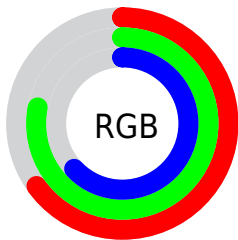

Distribution

- Red (65%)
- Green (78%)
- Blue (63%)