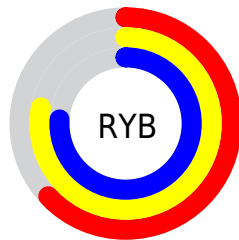

- Red (63%)
- Yellow (78%)
- Blue (76%)