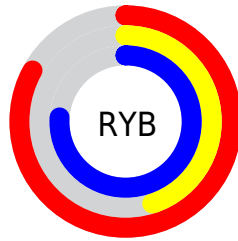

- Red (83%)
- Yellow (45%)
- Blue (76%)