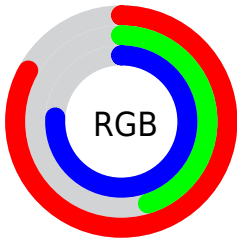

Distribution

- Red (83%)
- Green (45%)
- Blue (76%)