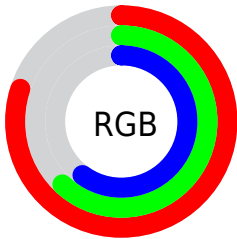

Distribution

Red (80%)

Green (62%)

Blue (60%)