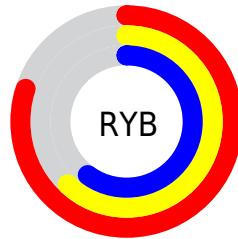

Details

The XYZ color **42.8785, 39.5910, 35.5189** is a light color, and the websafe version is hex **CC9999**. A complement of this color would be **44.4589, 51.9774, 64.8165**, and the grayscale version is **38.8355, 40.8579, 44.4943**.

A 20% lighter version of the original color is **76.2967, 73.3535, 69.1689**, and **19.9467, 17.6569, 14.9272** is the 20% darker color. If you saturate the color by 10%, you get **38.4288, 33.1613, 26.4215**, and if you desaturate by 10%, it is **48.0883, 47.0793, 46.2917**.

Distribution

Red (80%)

Green (62%)

Blue (60%)

Red (80%)

Yellow (62%)

Blue (60%)

Cyan (0%)