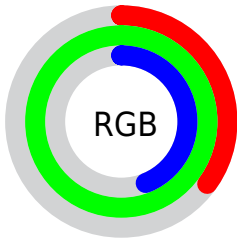

Distribution

- Red (35%)
- Green (100%)
- Blue (44%)