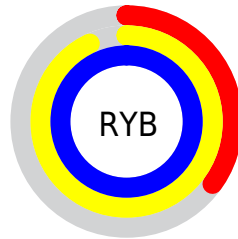

- Red (35%)
- Yellow (93%)
- Blue (100%)