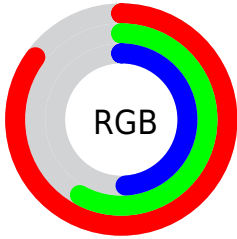

Distribution

- Red (85%)
- Green (58%)
- Blue (49%)