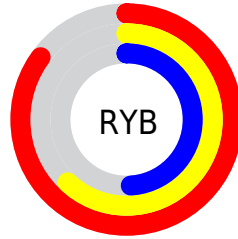

- Red (85%)
- Yellow (62%)
- Blue (49%)