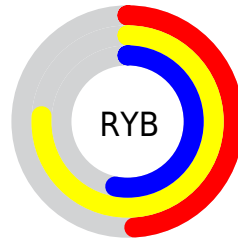

Details

The XYZ color **42.7606, 50.2546, 26.8484** is a light color, and the websafe version is hex **CCCC99**. A complement of this color would be **27.0648, 23.7145, 54.1927**, and the grayscale version is **45.2360, 47.5918, 51.8275**.

A 20% lighter version of the original color is **78.4971, 90.2863, 55.4092**, and **19.8540, 24.0100, 10.2446** is the 20% darker color. If you saturate the color by 10%, you get **40.9737, 49.4645, 20.9153**, and if you desaturate by 10%, it is **44.8055, 51.1530, 34.0591**.

Distribution

Red (72%)

Green (76%)

Blue (49%)

Red (49%)

Yellow (76%)

Blue (53%)

Cyan (5%)

Magenta (0%)

Yellow (36%)

Black (24%)

Cyan (28%)

Magenta (24%)

Yellow (51%)

Brightness & Saturation Gradients

These gradients show how the XYZ color 42.7606, 50.2546, 26.8484 changes by changing the brightness by 10 percent. The first figure shows a shift by +10% for each color and the second figure -10%.