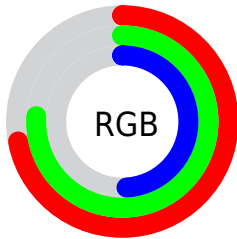

Distribution

Red (72%)

Green (76%)

Blue (49%)