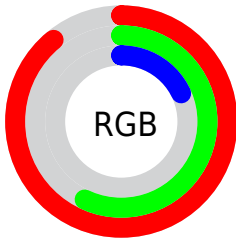

Distribution

- Red (89%)
- Green (57%)
- Blue (18%)