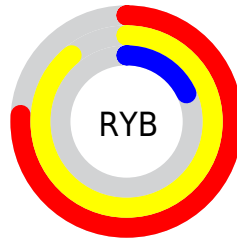

- Red (76%)
- Yellow (89%)
- Blue (18%)