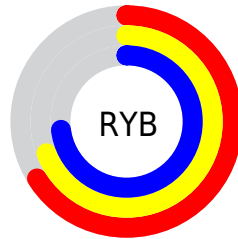

- Red (66%)
- Yellow (69%)
- Blue (73%)