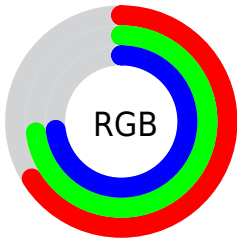

Distribution

- Red (66%)
- Green (73%)
- Blue (73%)