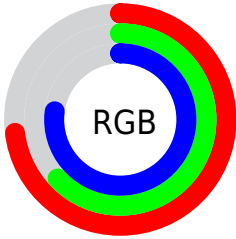

Distribution

- Red (73%)
- Green (63%)
- Blue (77%)