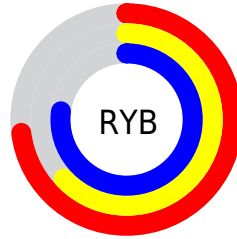

- Red (73%)
- Yellow (63%)
- Blue (77%)