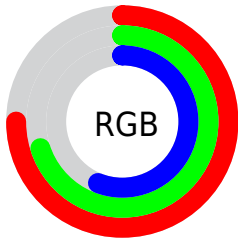

Distribution

Red (75%)

Green (70%)

Blue (56%)