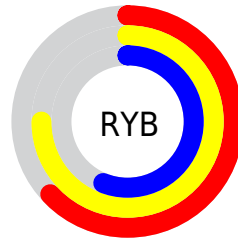

Details

The XYZ color **42.8163, 45.4298, 32.4988** is a light color, and the websafe version is hex **CCCC99**. A complement of this color would be **32.7305, 33.4217, 54.5955**, and the grayscale version is **42.8169, 45.0467, 49.0559**.

A 20% lighter version of the original color is **78.8533, 83.5876, 64.8013**, and **19.8739, 21.0977, 13.1500** is the 20% darker color. If you saturate the color by 10%, you get **40.4831, 42.8950, 25.1489**, and if you desaturate by 10%, it is **45.4386, 48.1437, 41.1743**.

Distribution

Red (75%)

Green (70%)

Blue (56%)

Red (63%)

Yellow (75%)

Blue (56%)

Cyan (0%)