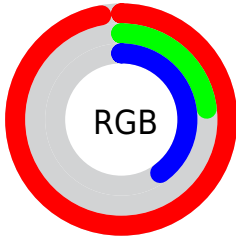

Distribution

- Red (97%)
- Green (23%)
- Blue (40%)