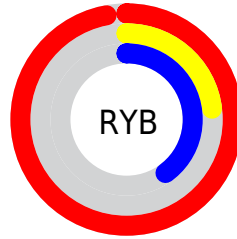

- Red (97%)
- Yellow (23%)
- Blue (40%)