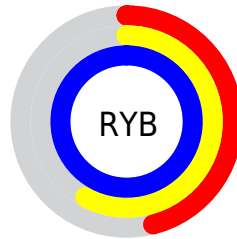

- Red (46%)
- Yellow (58%)
- Blue (100%)