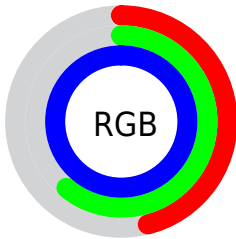

Distribution

- Red (46%)
- Green (61%)
- Blue (100%)