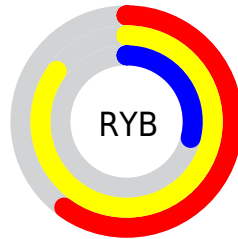

A 20% lighter version of the original color is **70.5991, 73.9528, 30.2920**, and **19.9360, 19.0289, 3.2840** is the 20% darker color. If you saturate the color by 10%, you get **41.0468, 39.0487, 8.6703**, and if you desaturate by 10%, it is **45.3100, 45.2323, 17.3133**.

Distribution

Red (85%)

Green (65%)

Blue (29%)

Red (60%)

Yellow (85%)

Blue (29%)

Cyan (0%)