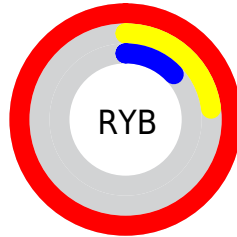

- Red (100%)
- Yellow (23%)
- Blue (13%)