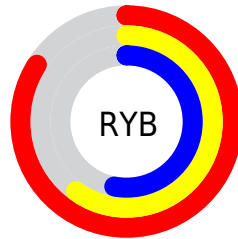

- Red (84%)
- Yellow (60%)
- Blue (53%)