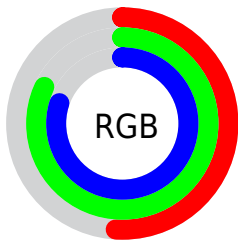

Distribution

- Red (51%)
- Green (82%)
- Blue (80%)