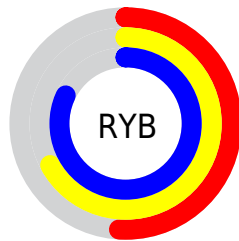

- Red (51%)
- Yellow (67%)
- Blue (82%)