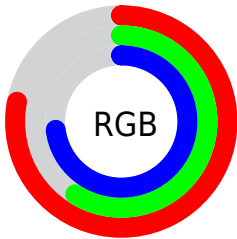

Distribution

- Red (78%)
- Green (59%)
- Blue (73%)