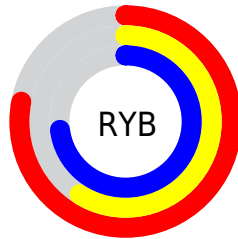

- Red (78%)
- Yellow (59%)
- Blue (73%)