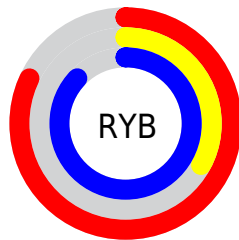

- Red (82%)
- Yellow (33%)
- Blue (87%)