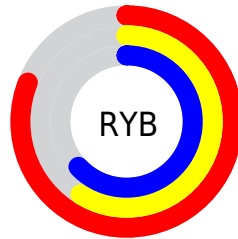

- Red (81%)
- Yellow (59%)
- Blue (63%)