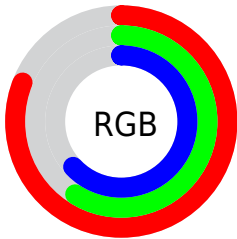

Distribution

- Red (81%)
- Green (59%)
- Blue (63%)