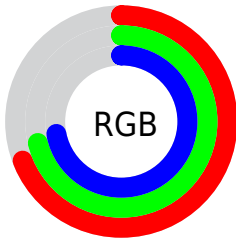

Distribution

- Red (69%)
- Green (71%)
- Blue (72%)