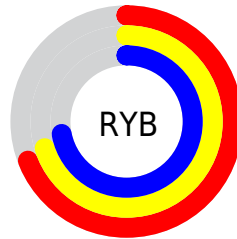

- Red (69%)
- Yellow (70%)
- Blue (72%)