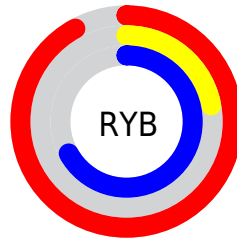

- Red (92%)
- Yellow (22%)
- Blue (67%)