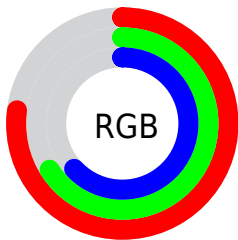

Distribution

- Red (77%)
- Green (66%)
- Blue (63%)