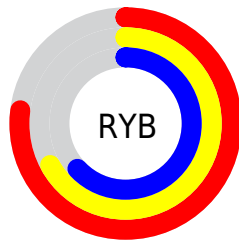

- Red (77%)
- Yellow (67%)
- Blue (63%)