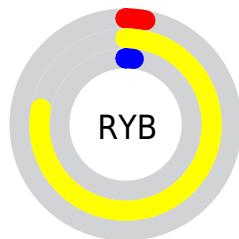

Red (3%)

Yellow (78%)

Blue (2%)