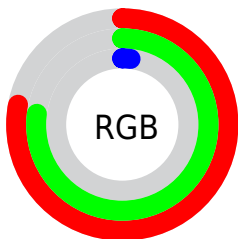

Distribution

Red (78%)

Green (77%)

Blue (2%)