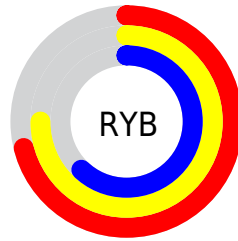

- Red (71%)
- Yellow (75%)
- Blue (62%)