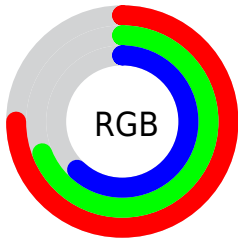

Distribution

- Red (75%)
- Green (69%)
- Blue (62%)