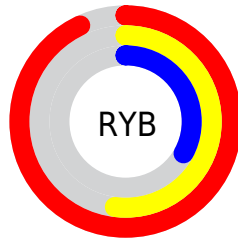

- Red (93%)
- Yellow (52%)
- Blue (33%)