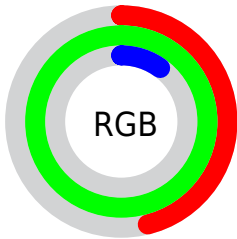

Distribution

- Red (46%)
- Green (100%)
- Blue (10%)