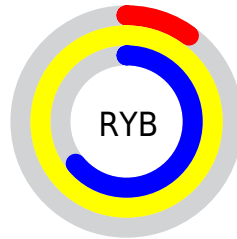

- Red (10%)
- Yellow (100%)
- Blue (64%)