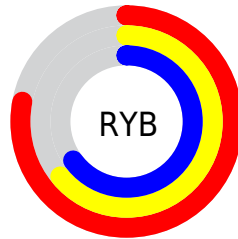

- Red (78%)
- Yellow (64%)
- Blue (65%)