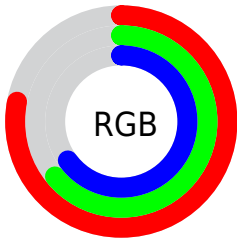

Distribution

- Red (78%)
- Green (64%)
- Blue (65%)