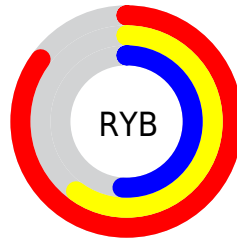

- Red (85%)
- Yellow (60%)
- Blue (51%)