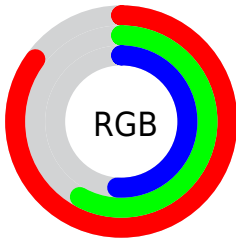

Distribution

- Red (85%)
- Green (58%)
- Blue (51%)