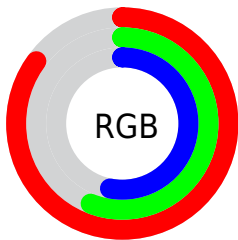

Distribution

- Red (85%)
- Green (56%)
- Blue (53%)