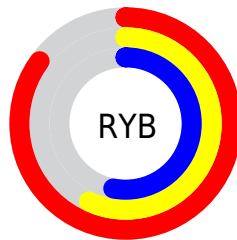

- Red (85%)
- Yellow (57%)
- Blue (53%)