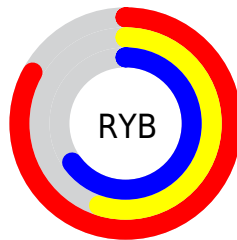

Details

The XYZ color **43.3210, 35.4698, 40.1604** is a light color, and the websafe version is hex **CC9999**. A complement of this color would be **43.3299, 56.2512, 55.5903**, and the grayscale version is **35.4545, 37.3009, 40.6206**.

A 20% lighter version of the original color is **73.4501, 65.0109, 76.3873**, and **20.2633, 15.4049, 17.5282** is the 20% darker color. If you saturate the color by 10%, you get **39.3242, 29.3841, 32.9459**, and if you desaturate by 10%, it is **48.0529, 42.8069, 48.2933**.

Distribution

Red (83%)

Green (55%)

Blue (65%)

Red (83%)

Yellow (55%)

Blue (65%)

Cyan (0%)