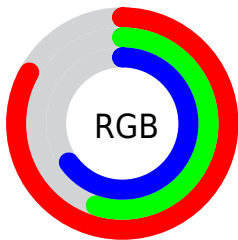

Distribution

Red (83%)

Green (55%)

Blue (65%)