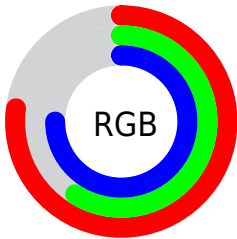

Distribution

- Red (77%)
- Green (59%)
- Blue (75%)