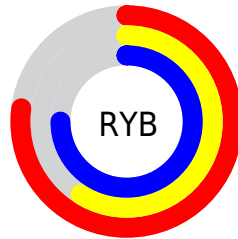

- Red (77%)
- Yellow (59%)
- Blue (75%)