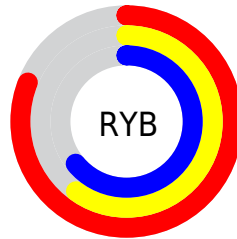

- Red (81%)
- Yellow (60%)
- Blue (64%)