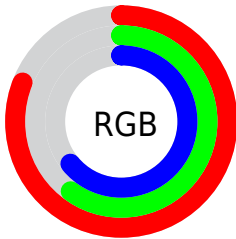

Distribution

- Red (81%)
- Green (60%)
- Blue (64%)