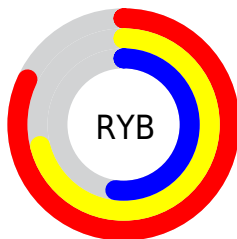

Red (82%)

Yellow (71%)

Blue (52%)