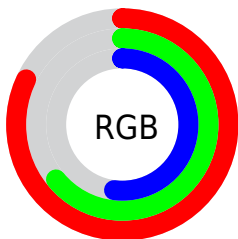

Distribution

Red (82%)

Green (64%)

Blue (52%)