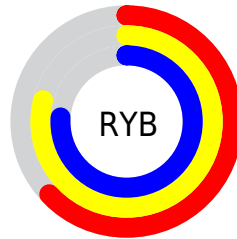

- Red (63%)
- Yellow (79%)
- Blue (76%)