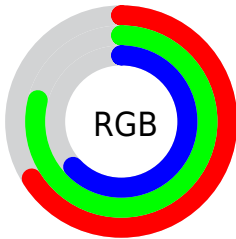

Distribution

- Red (66%)
- Green (79%)
- Blue (63%)