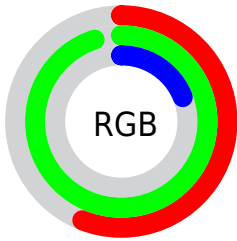

Distribution

Red (56%)

Green (95%)

Blue (19%)