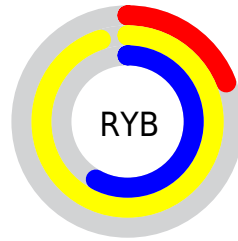

Details

The XYZ color **43.4410, 69.4684, 13.9155** is a dark color, and the websafe version is hex **99FF33**. The color can be described as middle washed chartreuse. A complement of this color would be **29.3004, 14.8230, 85.3250**, and the grayscale version is **49.3260, 51.8948, 56.5135**.

A 20% lighter version of the original color is **62.9864, 85.2243, 28.1691**, and **20.6572, 36.4034, 5.9378** is the 20% darker color. If you saturate the color by 10%, you get **41.0496, 68.2806, 11.8697**, and if you desaturate by 10%, it is **46.3472, 70.8945, 17.4082**.

Distribution

Red (56%)

Green (95%)

Blue (19%)

Red (19%)

Yellow (95%)

Blue (58%)

Cyan (41%)